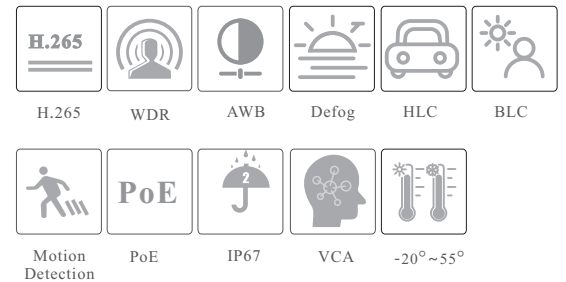

CAMERA

TD-9421S3BL

2MP IR Water-proof Bullet Network Camera

- 2MP (1920 × 1080) H.265 coding
- Max.resolution: 1920 × 1080
- ICR auto switch, true day / night, ROI coding
- 3D DNR, digital WDR, HLC, BLC, defog
- 10~20m IR night view distance
- DC12V/PoE power supply
- IP 67 ingress protection
- Support dual streams
- Support mobile surveillance by smart phones with iOS and Android OS
- Intelligent analytics: video blur detection, scene change detection, line crossing detection and region intrusion detection